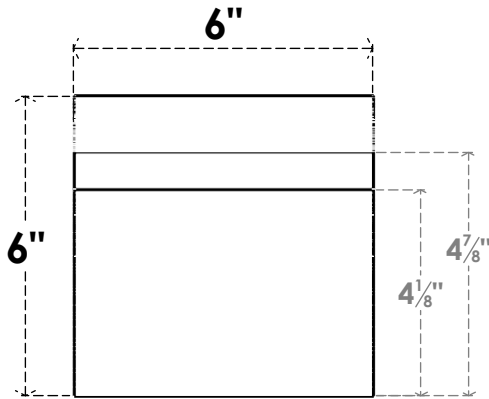

ITEM NUMBER: RFTURO060X06000X16000X006YOR00RCPR

6"W X 6"H X 16"L TIMBERTHANE ROUGH CEDAR YORKTOWN FAUX WOOD OPEN RAFTER TAIL, 6"L END, PRIMED TAN

SIDE PROFILE

FRONT PROFILE

ISOMETRIC

GENERATED DATE : 03/02/2023