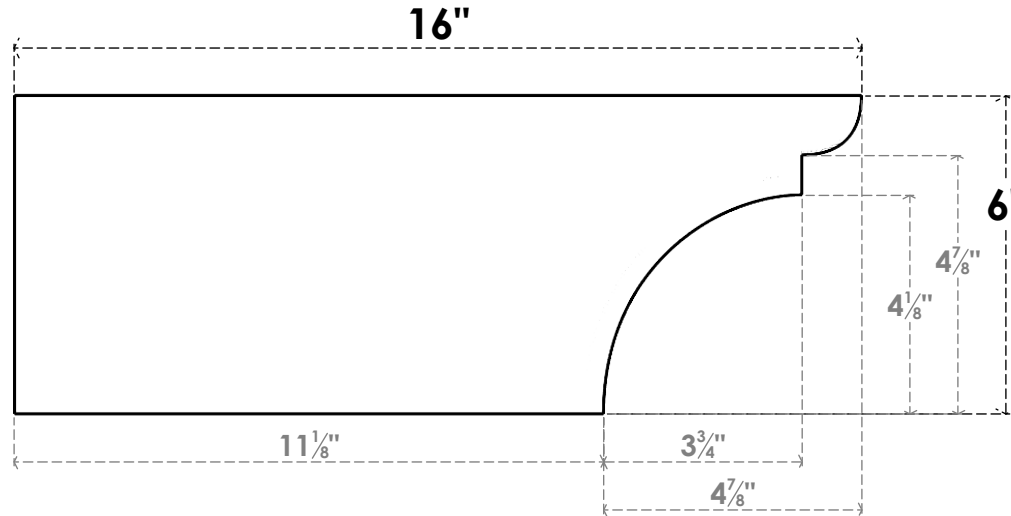

ITEM NUMBER: RFTURO060X06000X16000X006YOR00RCPR

6"W X 6"H X 16"L TIMBERTHANE ROUGH CEDAR YORKTOWN FAUX WOOD OPEN RAFTER TAIL, 6"L END, PRIMED TAN

SIDE PROFILE

FRONT PROFILE

ISOMETRIC

GENERATED DATE : 03/02/2023