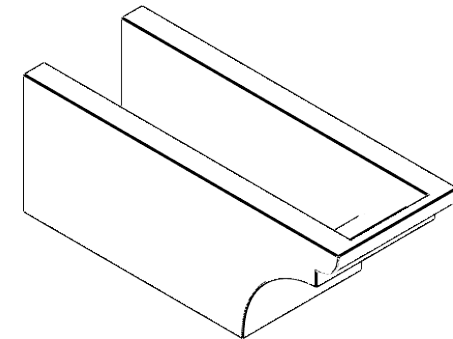

ITEM NUMBER: RFTURO060X06000X16000X006YOR00RCPR

6"W X 6"H X 16"L TIMBERTHANE ROUGH CEDAR YORKTOWN FAUX WOOD OPEN RAFTER TAIL, 6"L END, PRIMED TAN

SIDE PROFILE

FRONT PROFILE

ISOMETRIC

GENERATED DATE : 03/02/2023

EKENA MILLWORK
2300 WEST MAIN ST.
CLARKSVILLE, TX 75426
TOLL FREE: 866-607-0453
WWW.EKENAMILLWORK.COM

NOTES

1. INSTALLATION TO BE COMPLETED IN ACCORDANCE WITH MANUFACTURER'S SPECIFICATIONS.
2. DRAWING MAY NOT BE TO SCALE
3. THIS DRAWING IS INTENDED FOR DESIGN AND PLANNING PURPOSES ONLY.
4. ALL INFORMATION CONTAINED HEREIN WAS CURRENT AT THE TIME OF DEVELOPMENT BUT MUST BE REVIEWED AND APPROVED BY THE PRODUCT MANUFACTURER TO BE CONSIDERED ACCURATE.
5. TIMBERTHANE ARCHITECTURAL PRODUCTS ARE MADE FROM HIGH DENSITY URETHANE AND COME FACTORY PRIMED